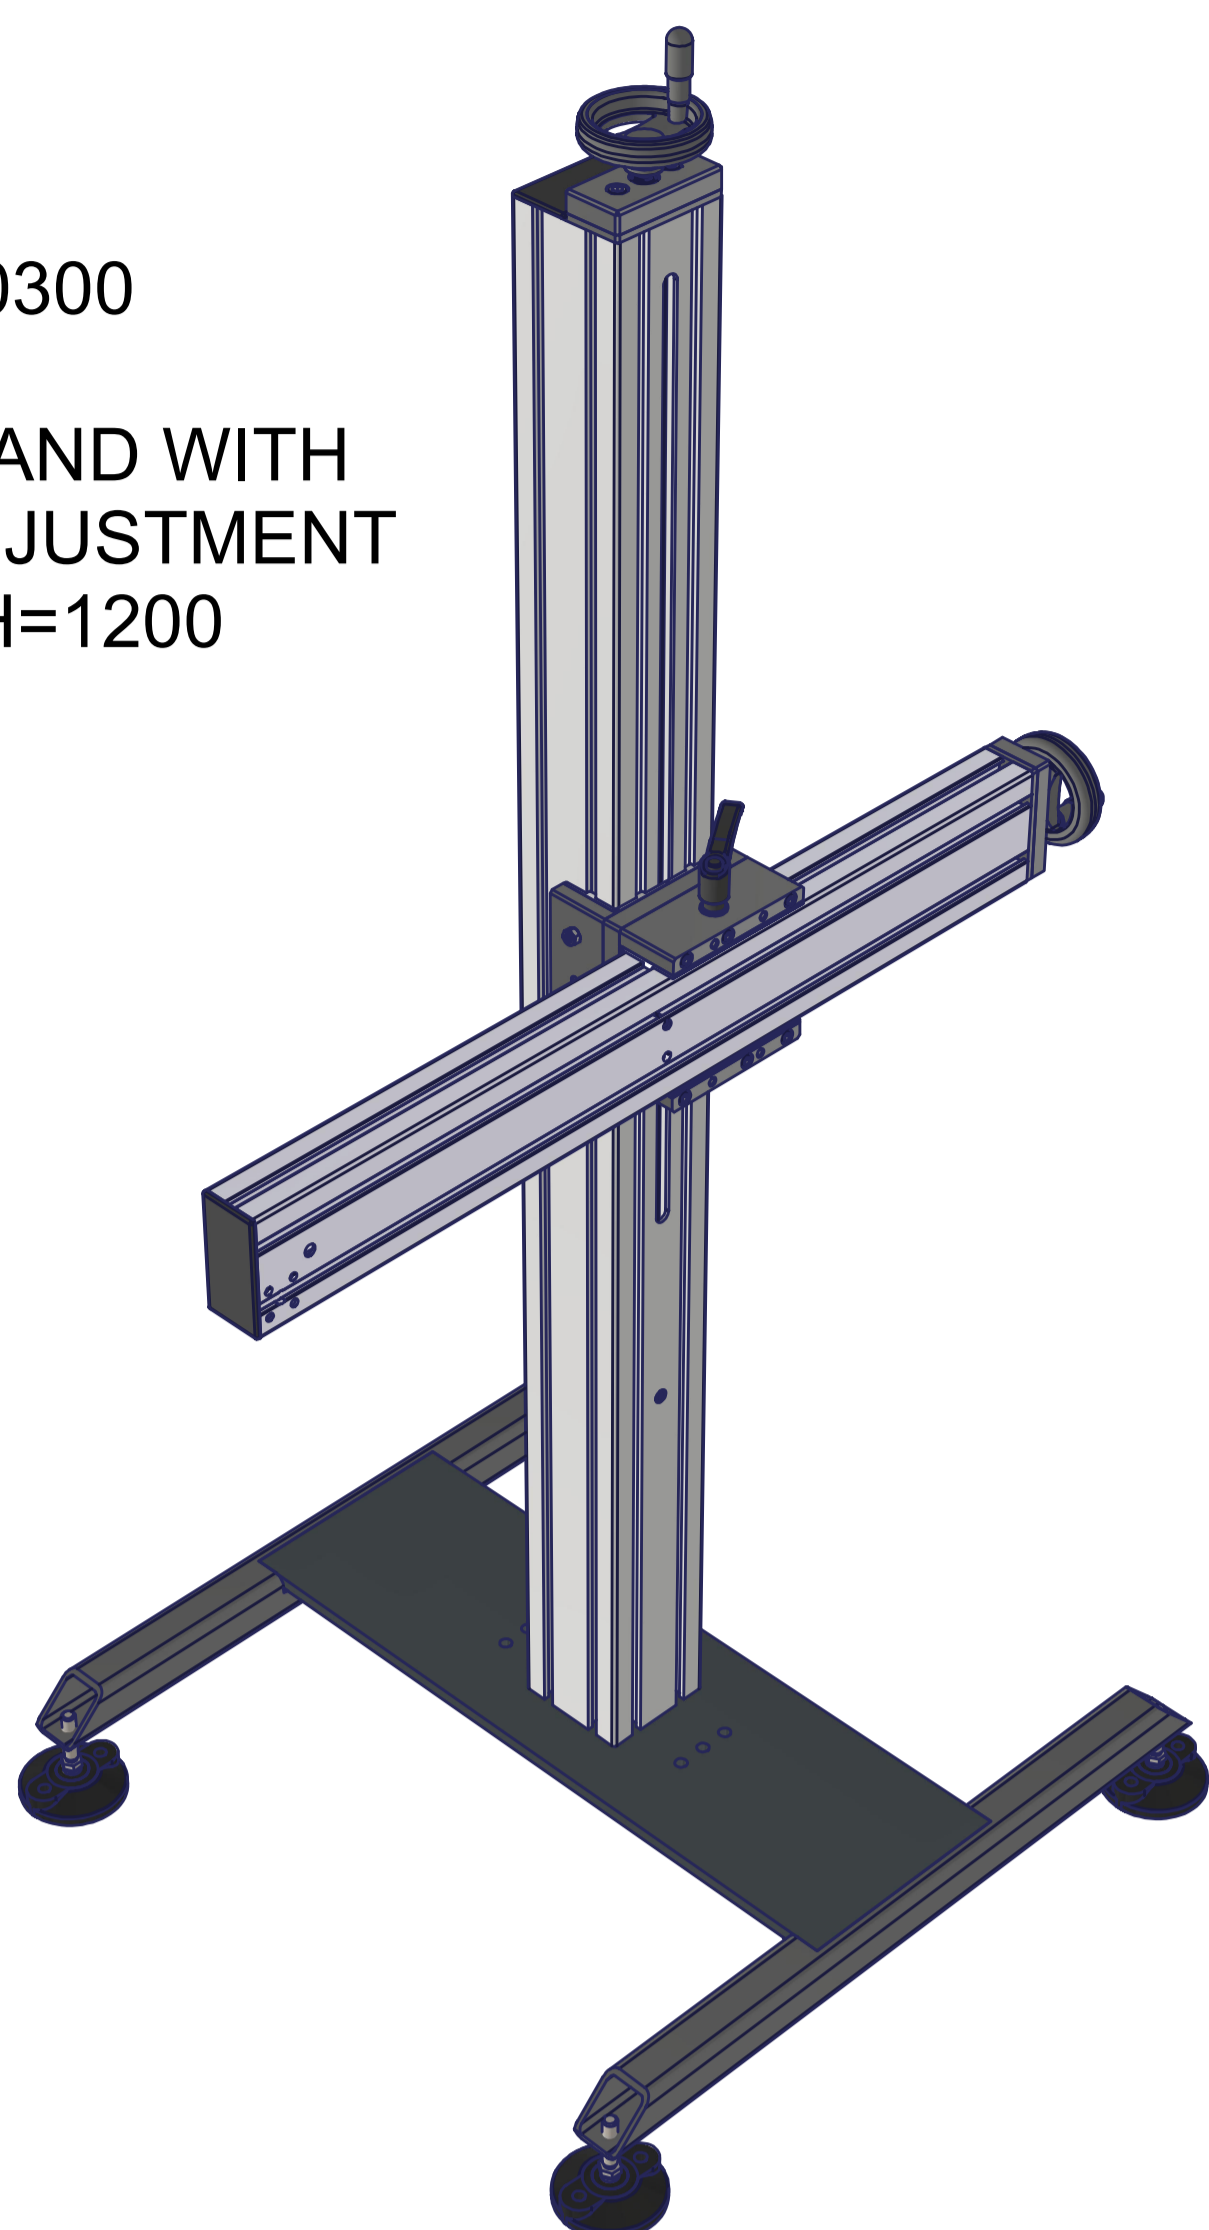

SA00215  
FLOOR STAND WITH  
X-Y FINE ADJUSTMENT  
45x90 H=1200

SA00300  
FLOOR STAND WITH  
X-Y FINE ADJUSTMENT  
90x90 H=1200

SA00216  
FLOOR STAND WITH  
VERTICAL Y FINE  
ADJUSTMENT  
45x90 H=1200

SA00508  
FLOOR STAND WITHOUT  
X-Y FINE ADJUSTMENT  
45x90 H=1200

SA00512  
FLOOR STAND WITH  
HORIZONTAL X FINE  
ADJUSTMENT  
45x90 H=1200