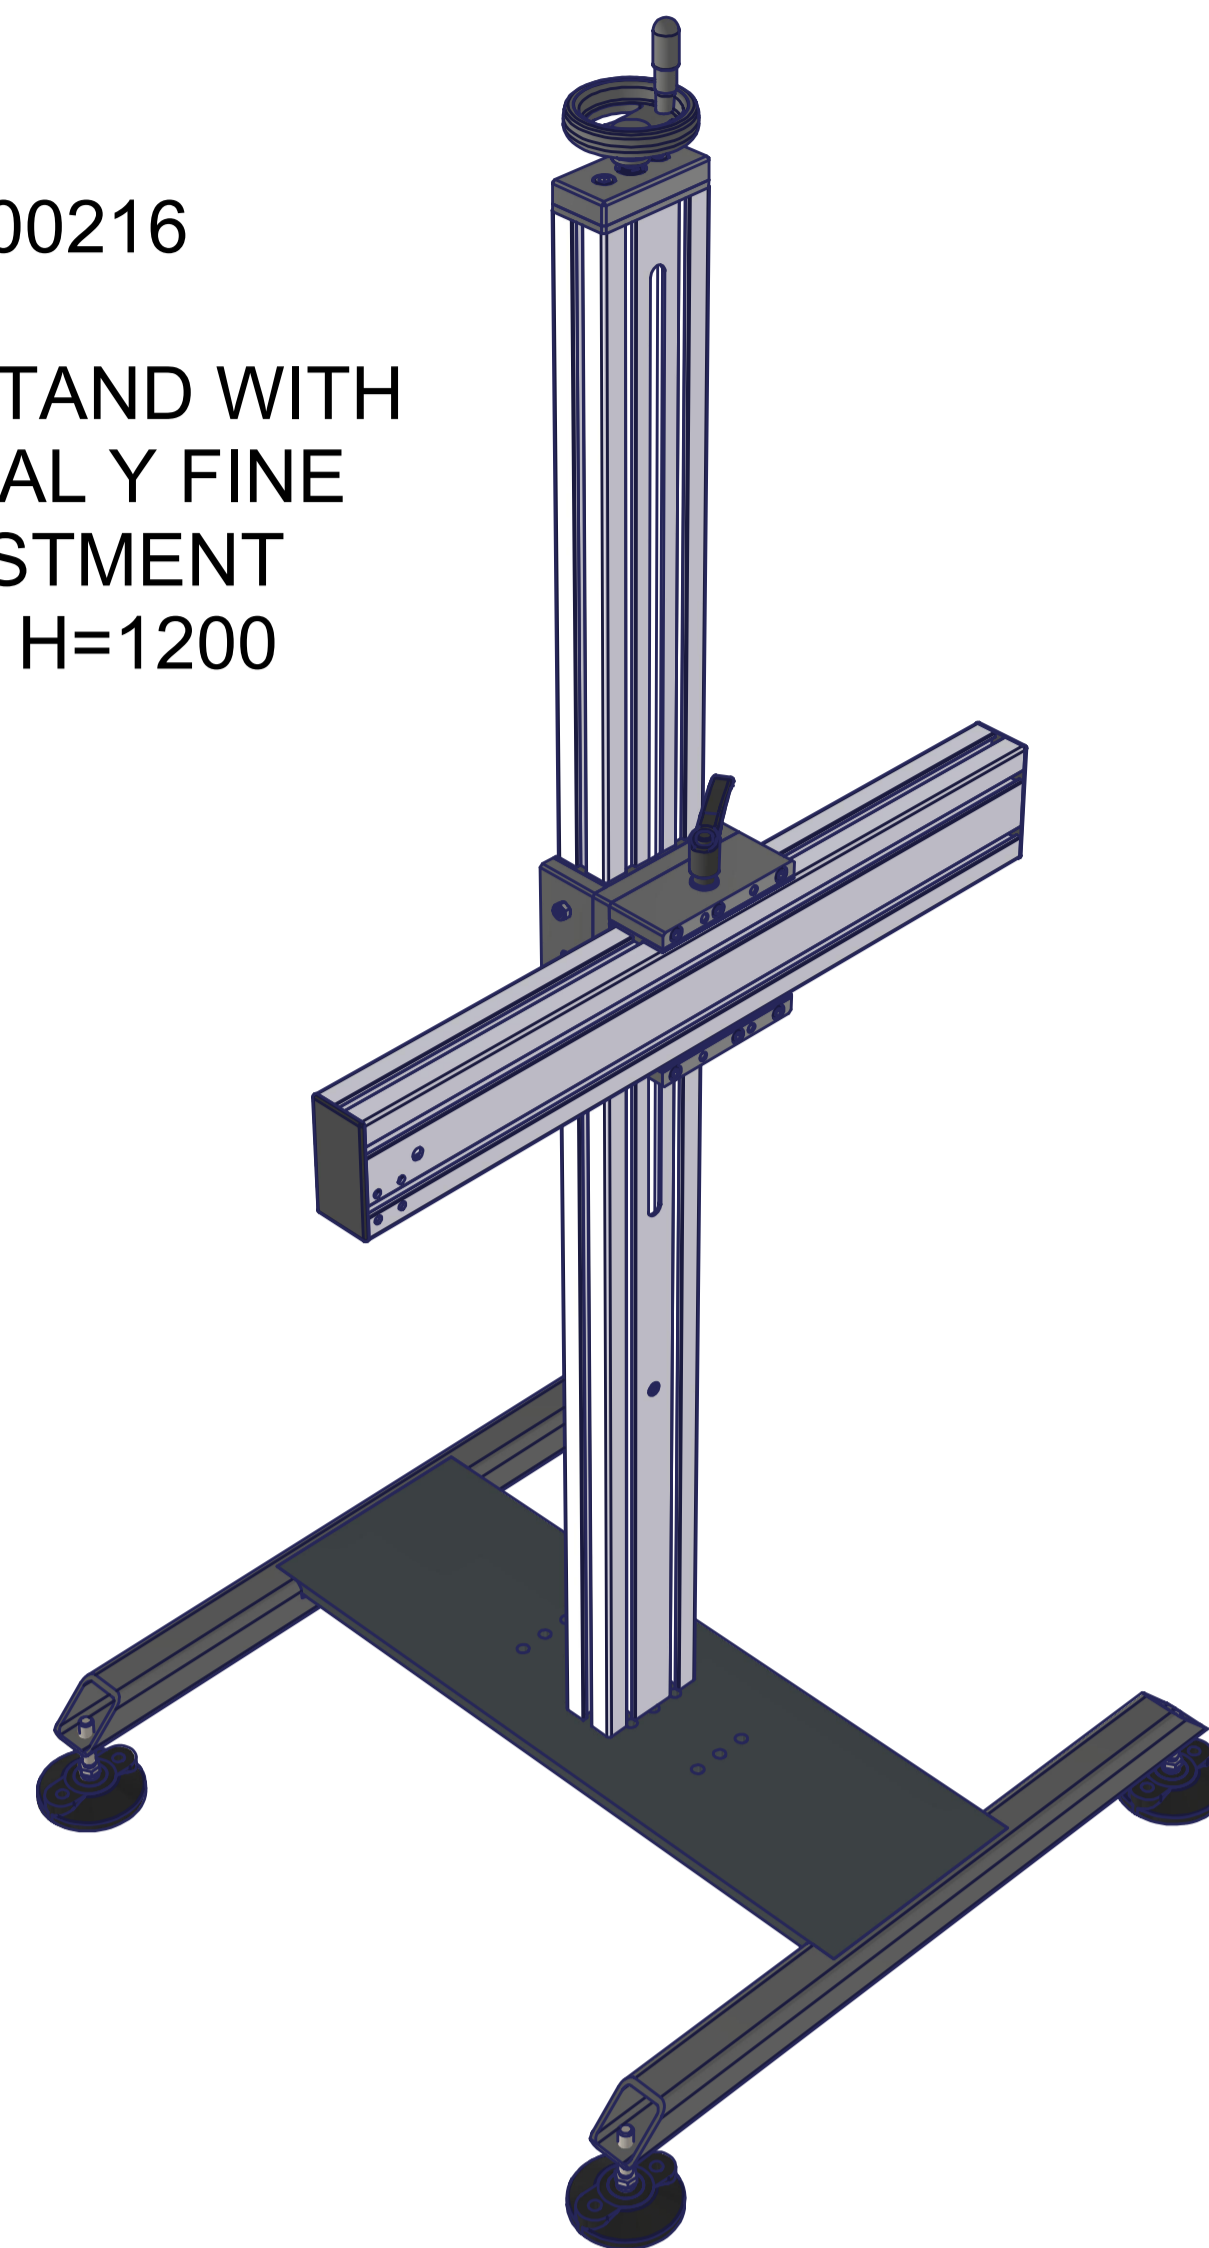

SA00215  
FLOOR STAND WITH  
X-Y FINE ADJUSTMENT  
45x90 H=1200

SA00300  
FLOOR STAND WITH  
X-Y FINE ADJUSTMENT  
90x90 H=1200

SA00216  
FLOOR STAND WITH  
VERTICAL Y FINE  
ADJUSTMENT  
45x90 H=1200

SA00508  
FLOOR STAND WITHOUT  
X-Y FINE ADJUSTMENT  
45x90 H=1200

SA00512  
FLOOR STAND WITH  
HORIZONTAL X FINE  
ADJUSTMENT  
45x90 H=1200