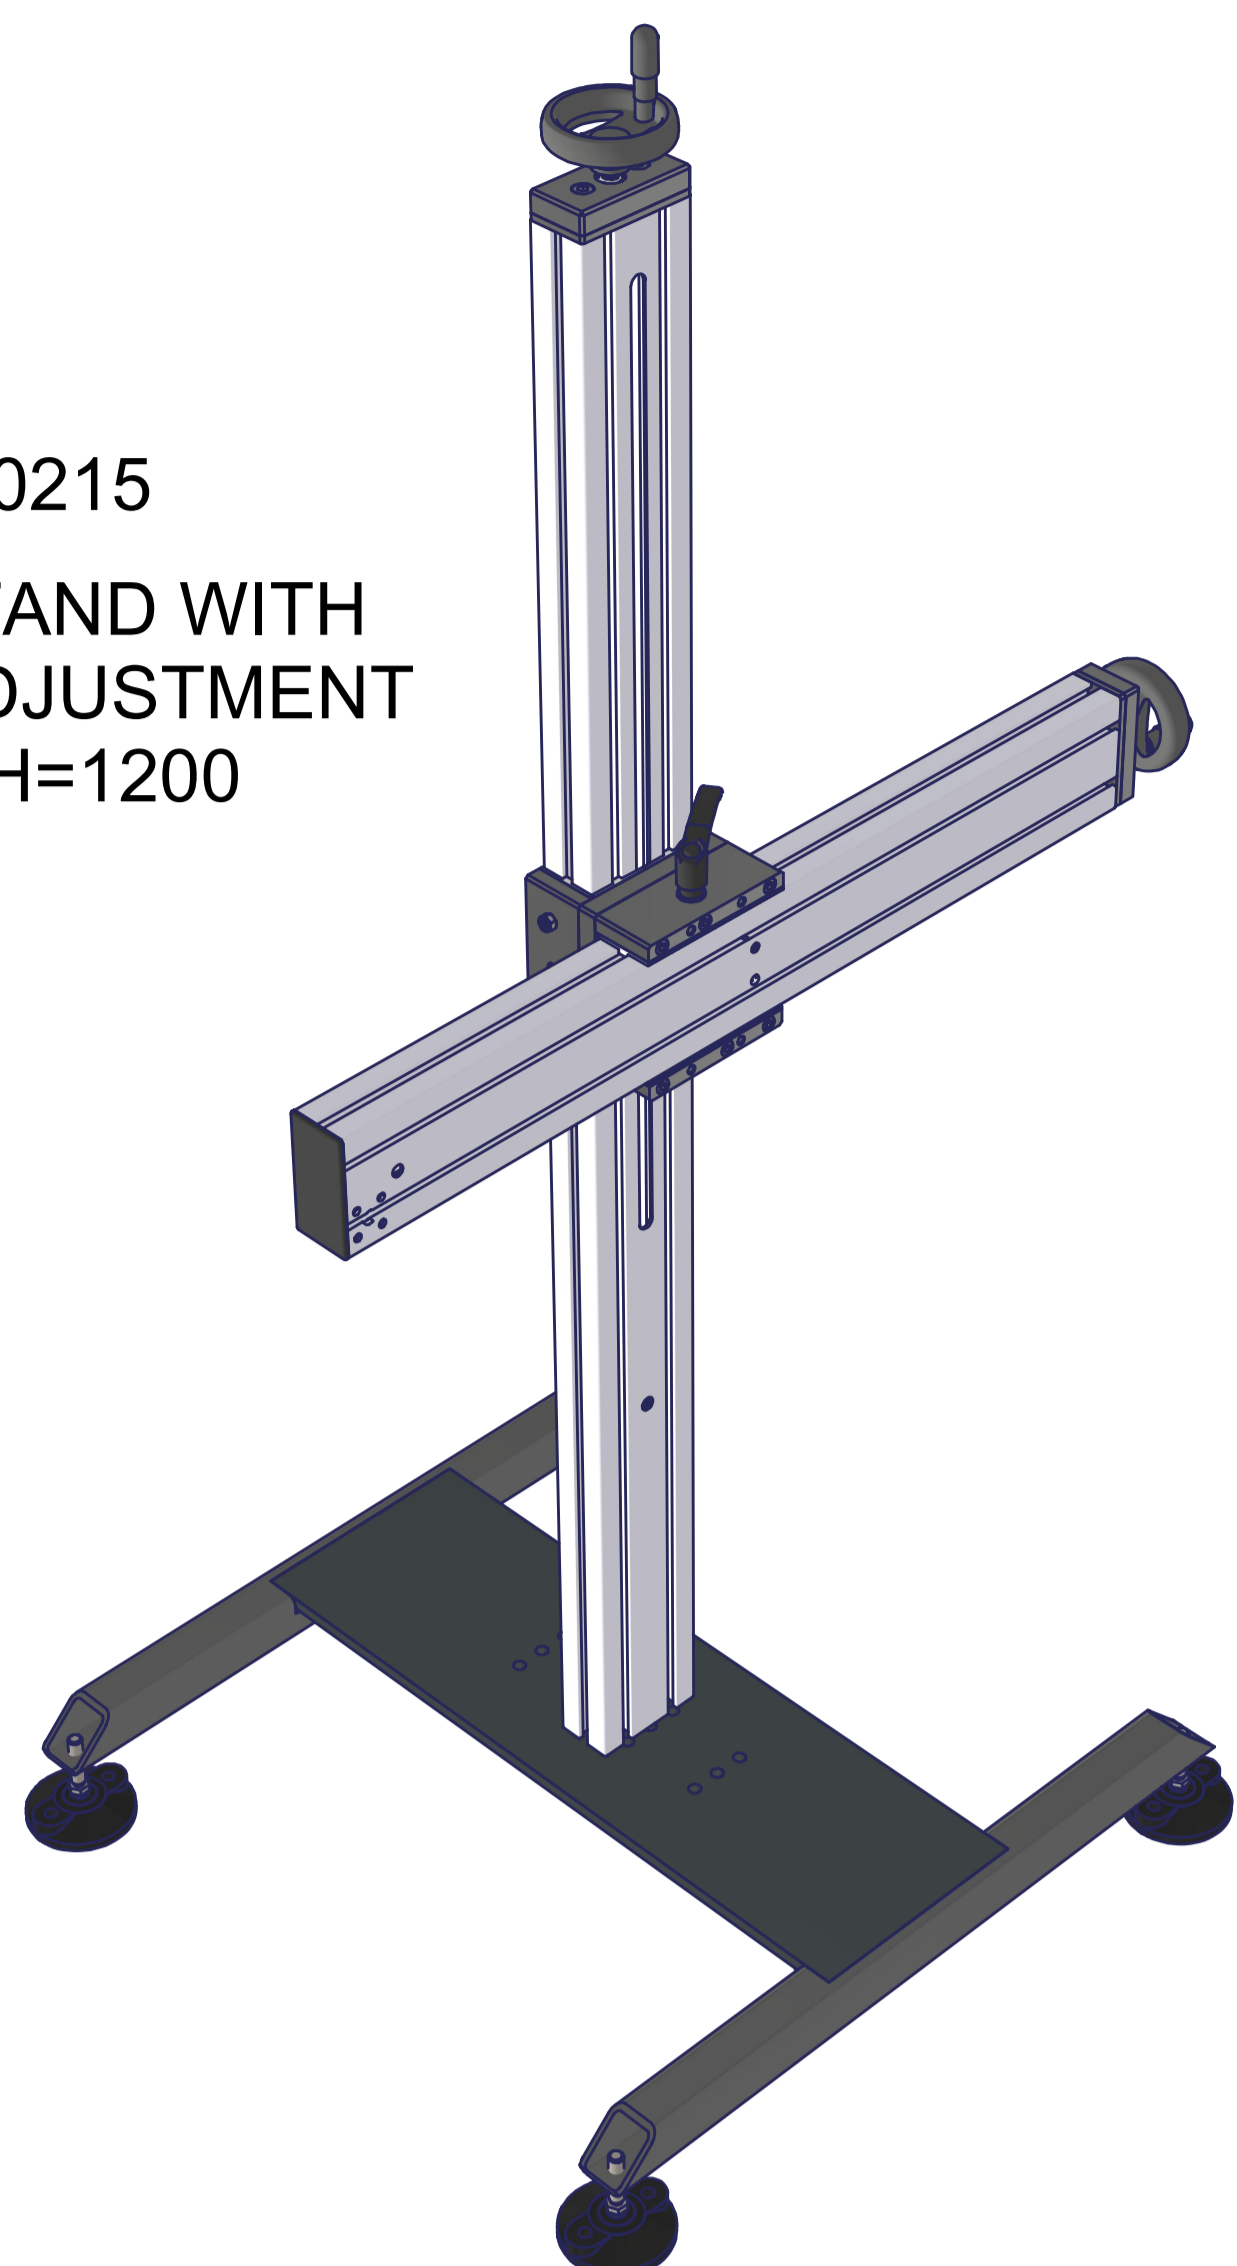

SA00215  
FLOOR STAND WITH  
X-Y FINE ADJUSTMENT  
45x90 H=1200

SA00300  
FLOOR STAND WITH  
X-Y FINE ADJUSTMENT  
90x90 H=1200

SA00216  
FLOOR STAND WITH  
VERTICAL Y FINE  
ADJUSTMENT  
45x90 H=1200

SA00508  
FLOOR STAND WITHOUT  
X-Y FINE ADJUSTMENT  
45x90 H=1200

SA00512  
FLOOR STAND WITH  
HORIZONTAL X FINE  
ADJUSTMENT  
45x90 H=1200