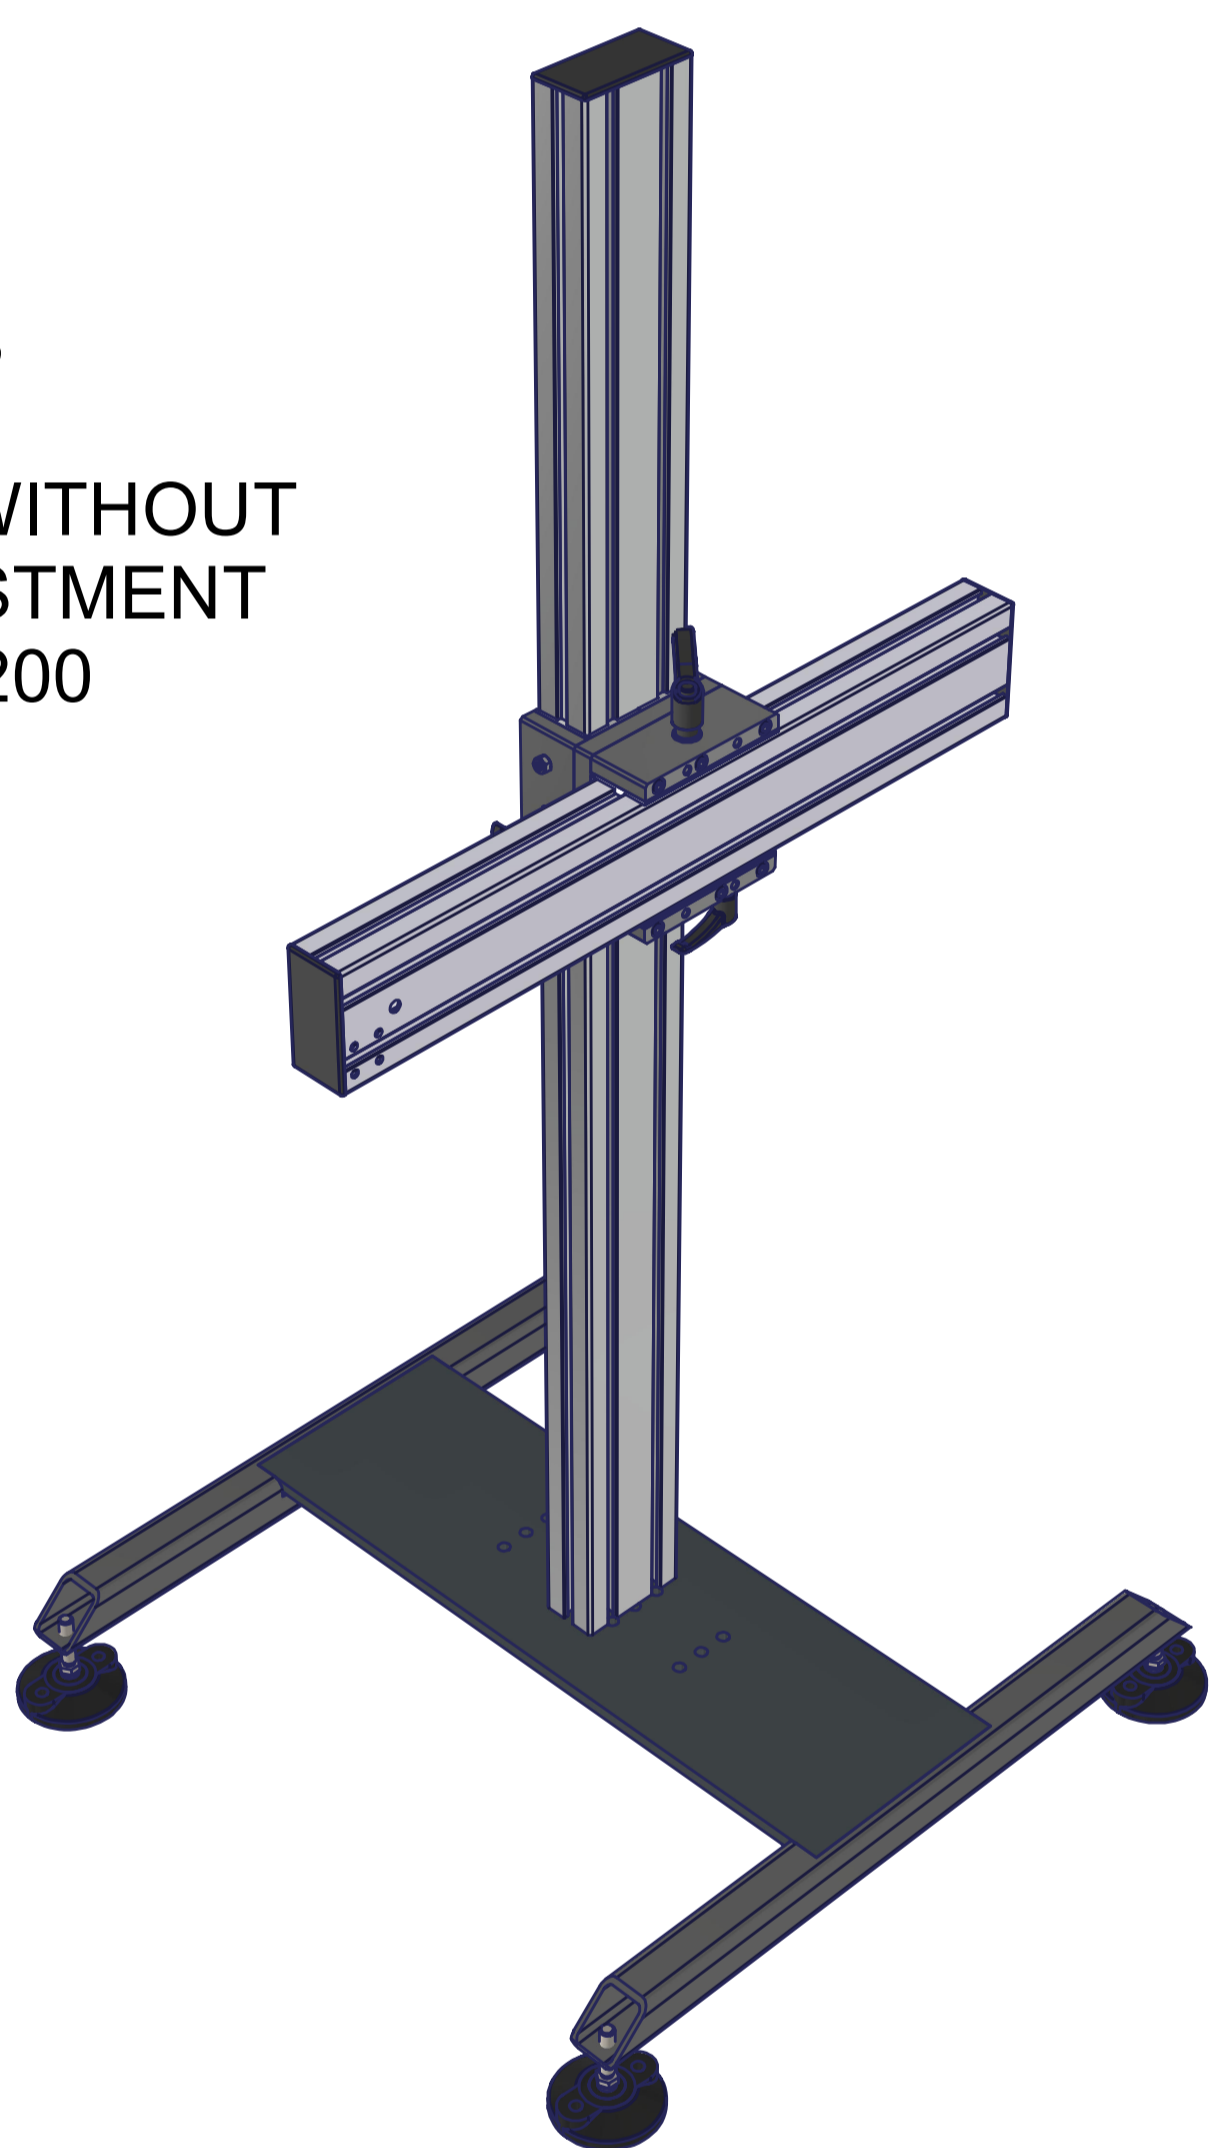

SA00215  
FLOOR STAND WITH  
X-Y FINE ADJUSTMENT  
45x90 H=1200

SA00300  
FLOOR STAND WITH  
X-Y FINE ADJUSTMENT  
90x90 H=1200

SA00216  
FLOOR STAND WITH  
VERTICAL Y FINE  
ADJUSTMENT  
45x90 H=1200

SA00508  
FLOOR STAND WITHOUT  
X-Y FINE ADJUSTMENT  
45x90 H=1200

SA00512  
FLOOR STAND WITH  
HORIZONTAL X FINE  
ADJUSTMENT  
45x90 H=1200